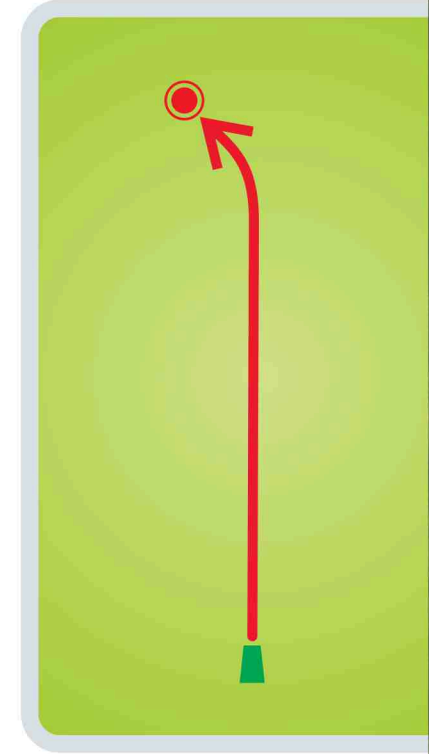

3

JÕULUMÄE
Disc Golf
PUNANE RADA
Red Course

Raja pikkus /Length

142m

466 FT

Par 4

Kõrguste vahe /Height Difference

+4 m / +13 FT