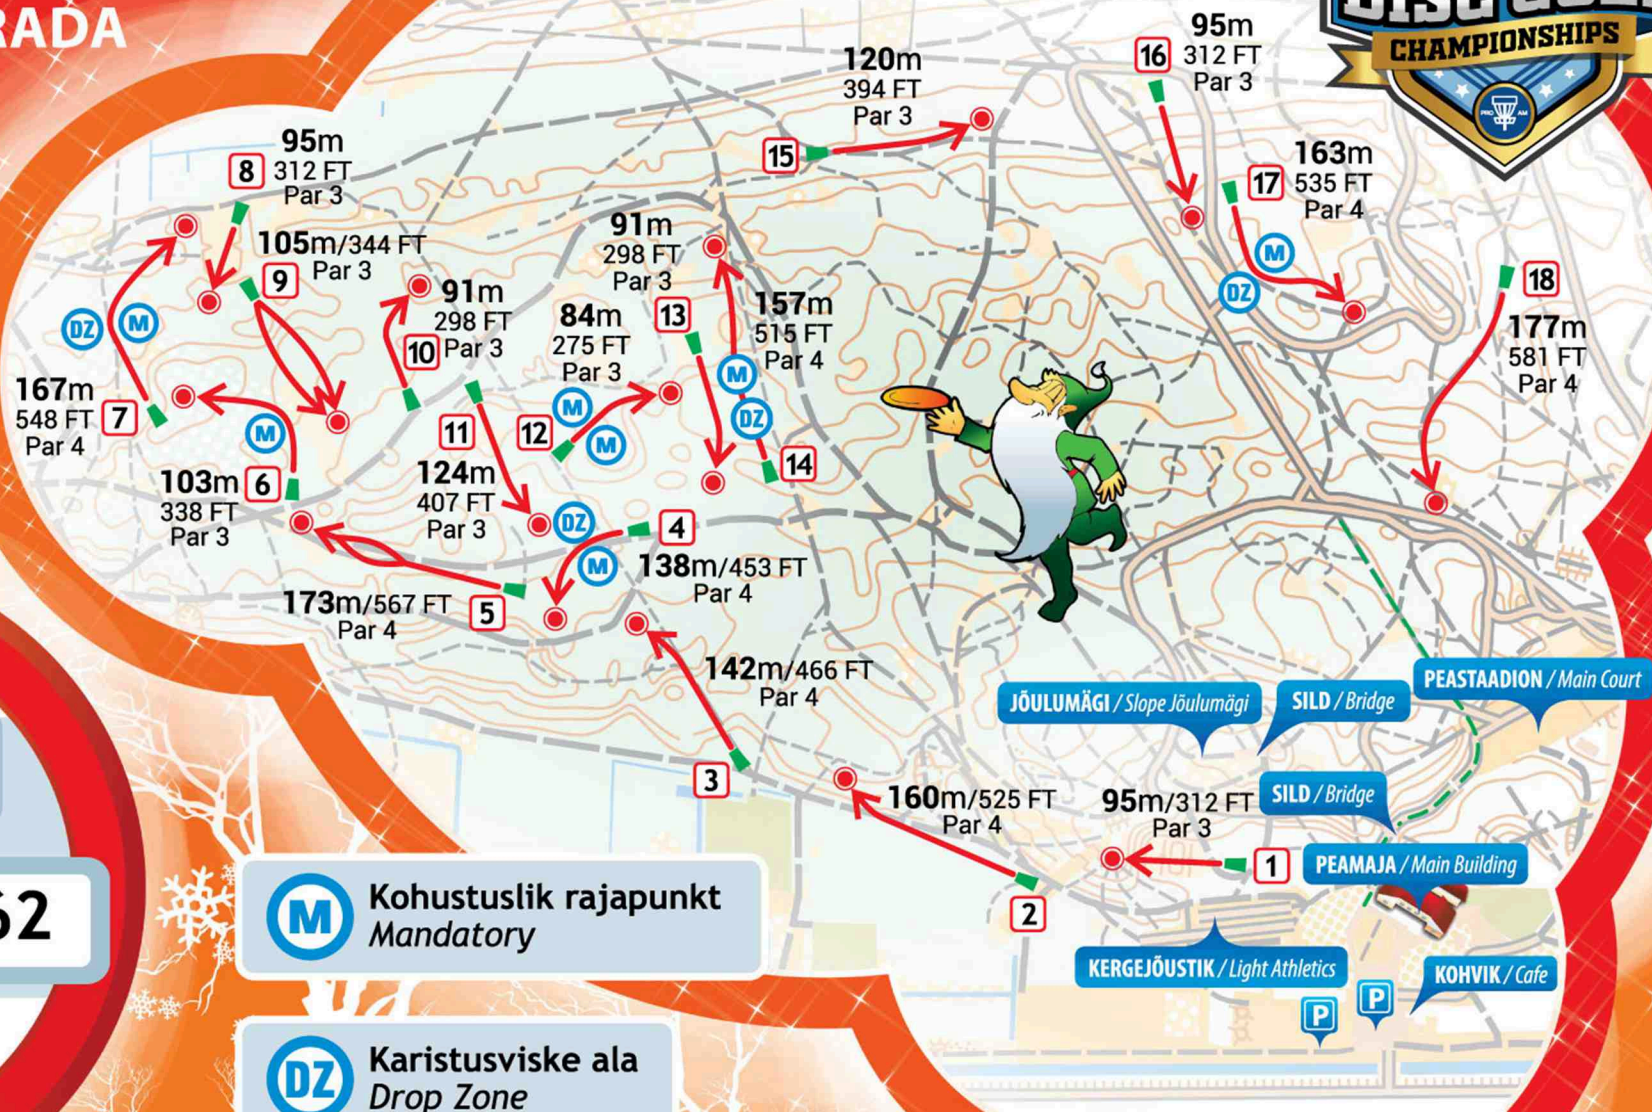

In winter You can play only on RED disc golf course. The YELLOW and BLUE courses are closed on cross-country ski season.

INFO

PIKKUS 2280m
Length 7480ft

KORVE 18
Baskets

VISKEID 62
Par

KLASS AA
Grade

M Kohustuslik rajapunkt
Mandatory